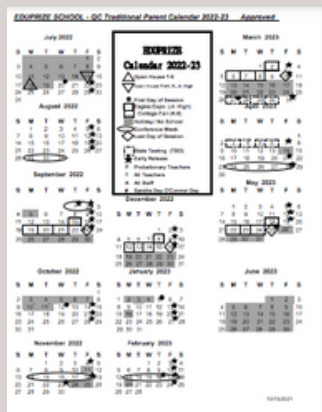

**FULL DAY
24-25 CALENDAR**

click here