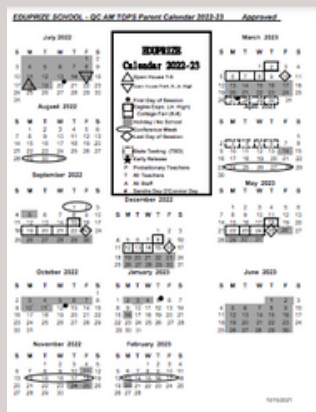

NO SCHOOL

Good Friday *No School* March 29, 2024

24/25 CALENDARS

2024-2025 Calendars are here!

**FULL DAY
24-25 CALENDAR**

click here

**AM TOPS
24-25 CALENDAR**

click here