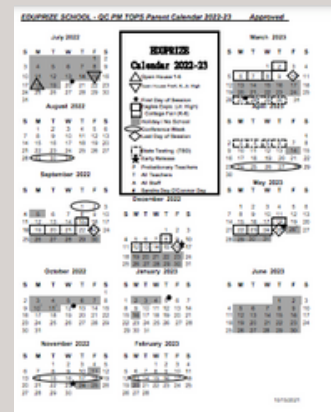

NO SCHOOL

Good Friday *No School* March 29, 2024

24/25 CALENDARS

2024-2025 Calendars are here!

**FULL DAY
24-25 CALENDAR**

click here

**AM TOPS
24-25 CALENDAR**

click here